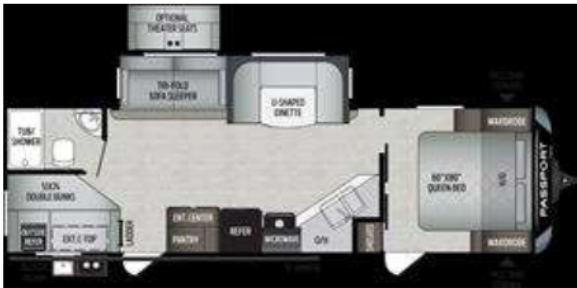

ELECTRIC AWNING
EXTERIOR VALUE PACKAGE
HEATED & ENCLOSED UNDERBELLY
HEAVY DUTY EASY LUBE AXLES
INTERIOR PACKAGE
AM/FM/CD/DVD SOUND SYSTEM
ALUMINUM WHEELS
TRI FOLD SLEPPER SOFA
OUTSIDE CAMP KITCHEN
POWER TONGUE JACK
RVIA SEAL - GO CAMPING

North Point RV, LTD
11720 22nd Ave
Chippewa Falls, WI 54729
WWW.NORTHPOINTRV.COM

(715) 723-5380

Fax: (715) 723-3244